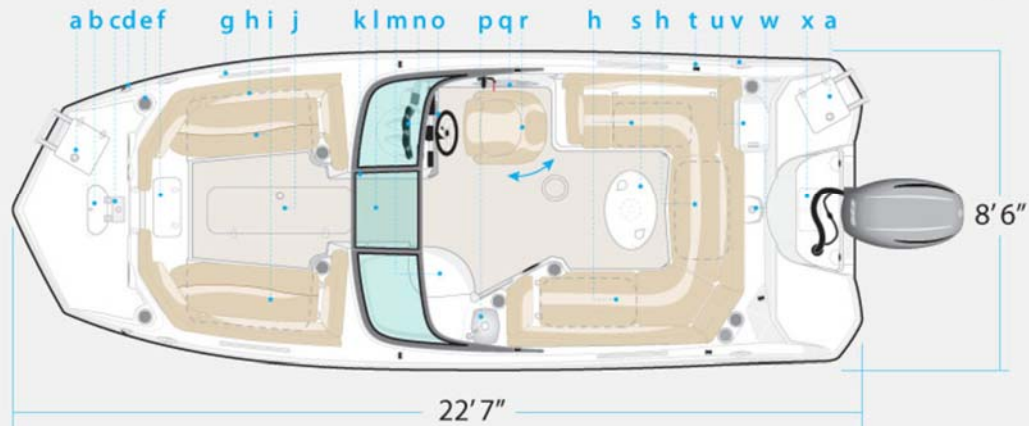

223 DC SPORT DECK

NauticStar
BOATS

- | | | |
|--|--|---|
| a. Boarding ladder | k. 25 Qt. Igloo® cooler | q. Recessed speaker w/ drink holders |
| b. Anchor locker | l. Panoramic walk-thru windshield with folding door | r. Bucket seat w/ flip-up bolster |
| c. SS seat base (optional) | m. Enclosed head w/ LED interior lighting | s. Stowable table top |
| d. LED navigation lights | n. Sculptered gauge panel w/ Infinity® stereo w/ Bluetooth & preset capability | t. Color match Bimini top (not shown) w/ ball/socket hardware |
| e. Drink holders (16) | o. Padded SeaDek® foot rest w/ NauticStar logo | u. Walk-thru transom |
| f. Insulated cooler (optional livewell)(15 gal.) | p. Fresh water pressurized sink w/ 9 Gal. tank | v. SS cleats (4) |
| g. SS grab rail | | w. Ski tower |
| h. Recessed JBL speaker and drink holders | | x. Bilge access |
| i. Hinged seating w/ storage | | |
| j. Ski locker | | |

Length	22' 9"
Beam	8' 6"
HP Yamaha	150 HP
Transom Height	25"
Approximate Draft	12"
Deadrise at Transom	13°
Deadrise at Entry	35°
Approximate Weight	2873 lbs.
Fuel Capacity	62 Gallons
Front Cooler	22 Gallons
Persons/Total Weight	10 / 1,350 lbs.
Max Weight Capacity	1,854 lbs